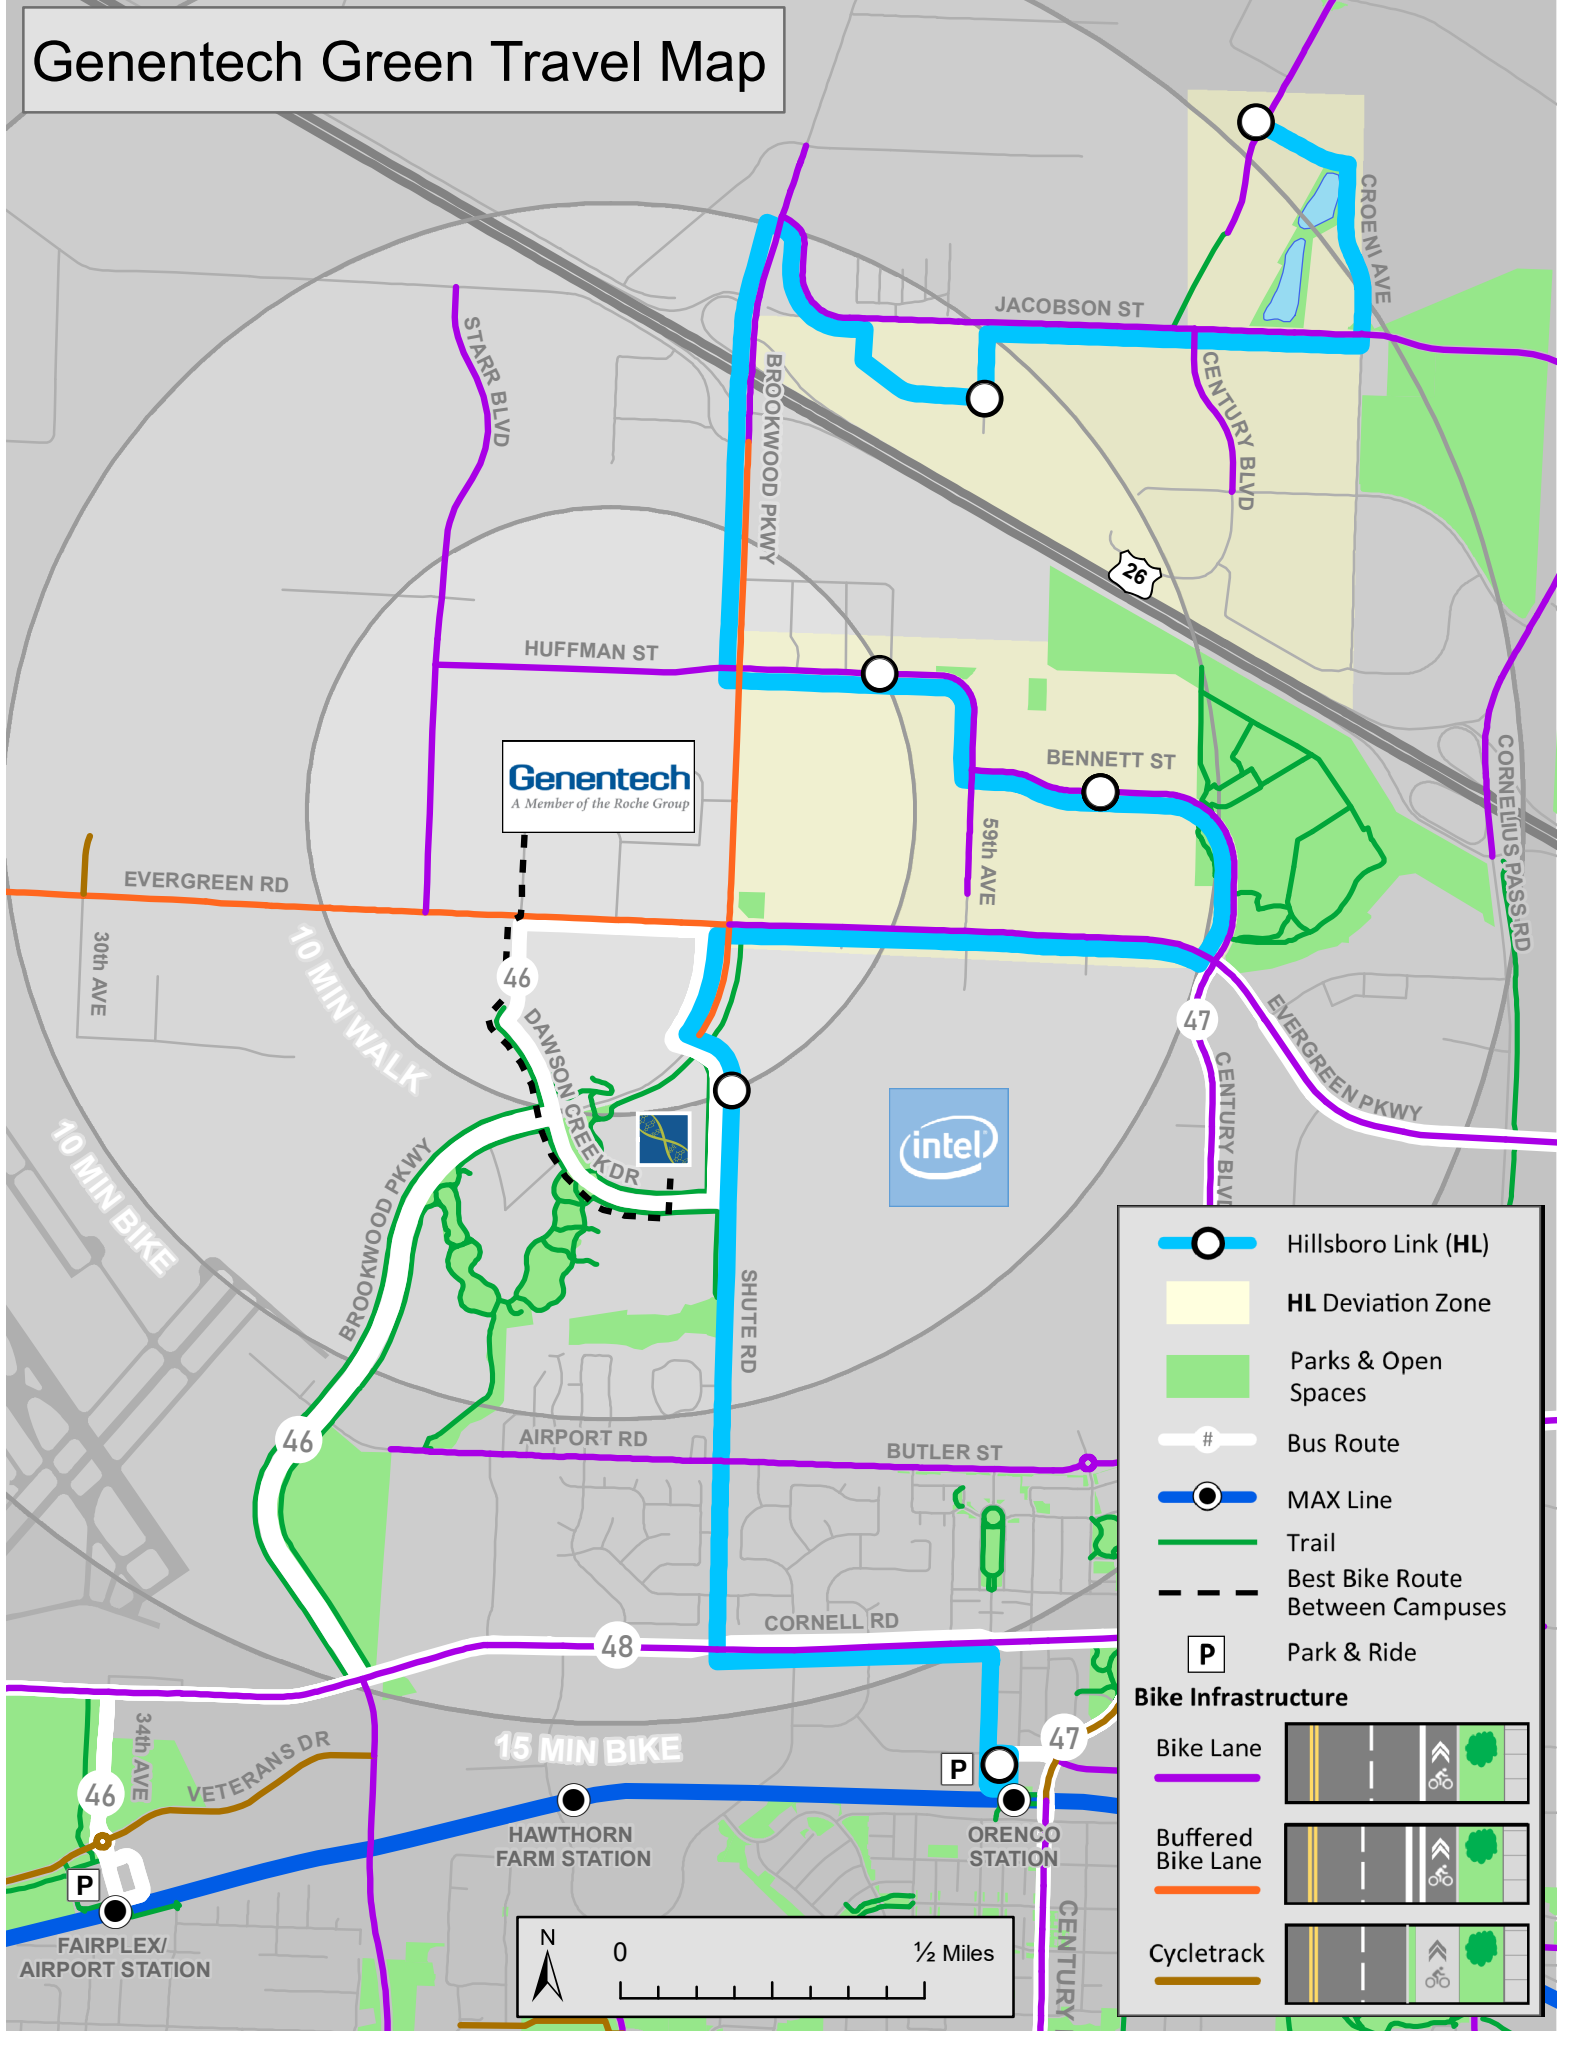

Genentech Green Travel Map

Genentech
A Member of the Roche Group

	Hillsboro Link (HL)
	HL Deviation Zone
	Parks & Open Spaces
	Bus Route
	MAX Line
	Trail
	Best Bike Route Between Campuses
	Park & Ride
Bike Infrastructure	
	Bike Lane
	Buffered Bike Lane
	Cycletrack