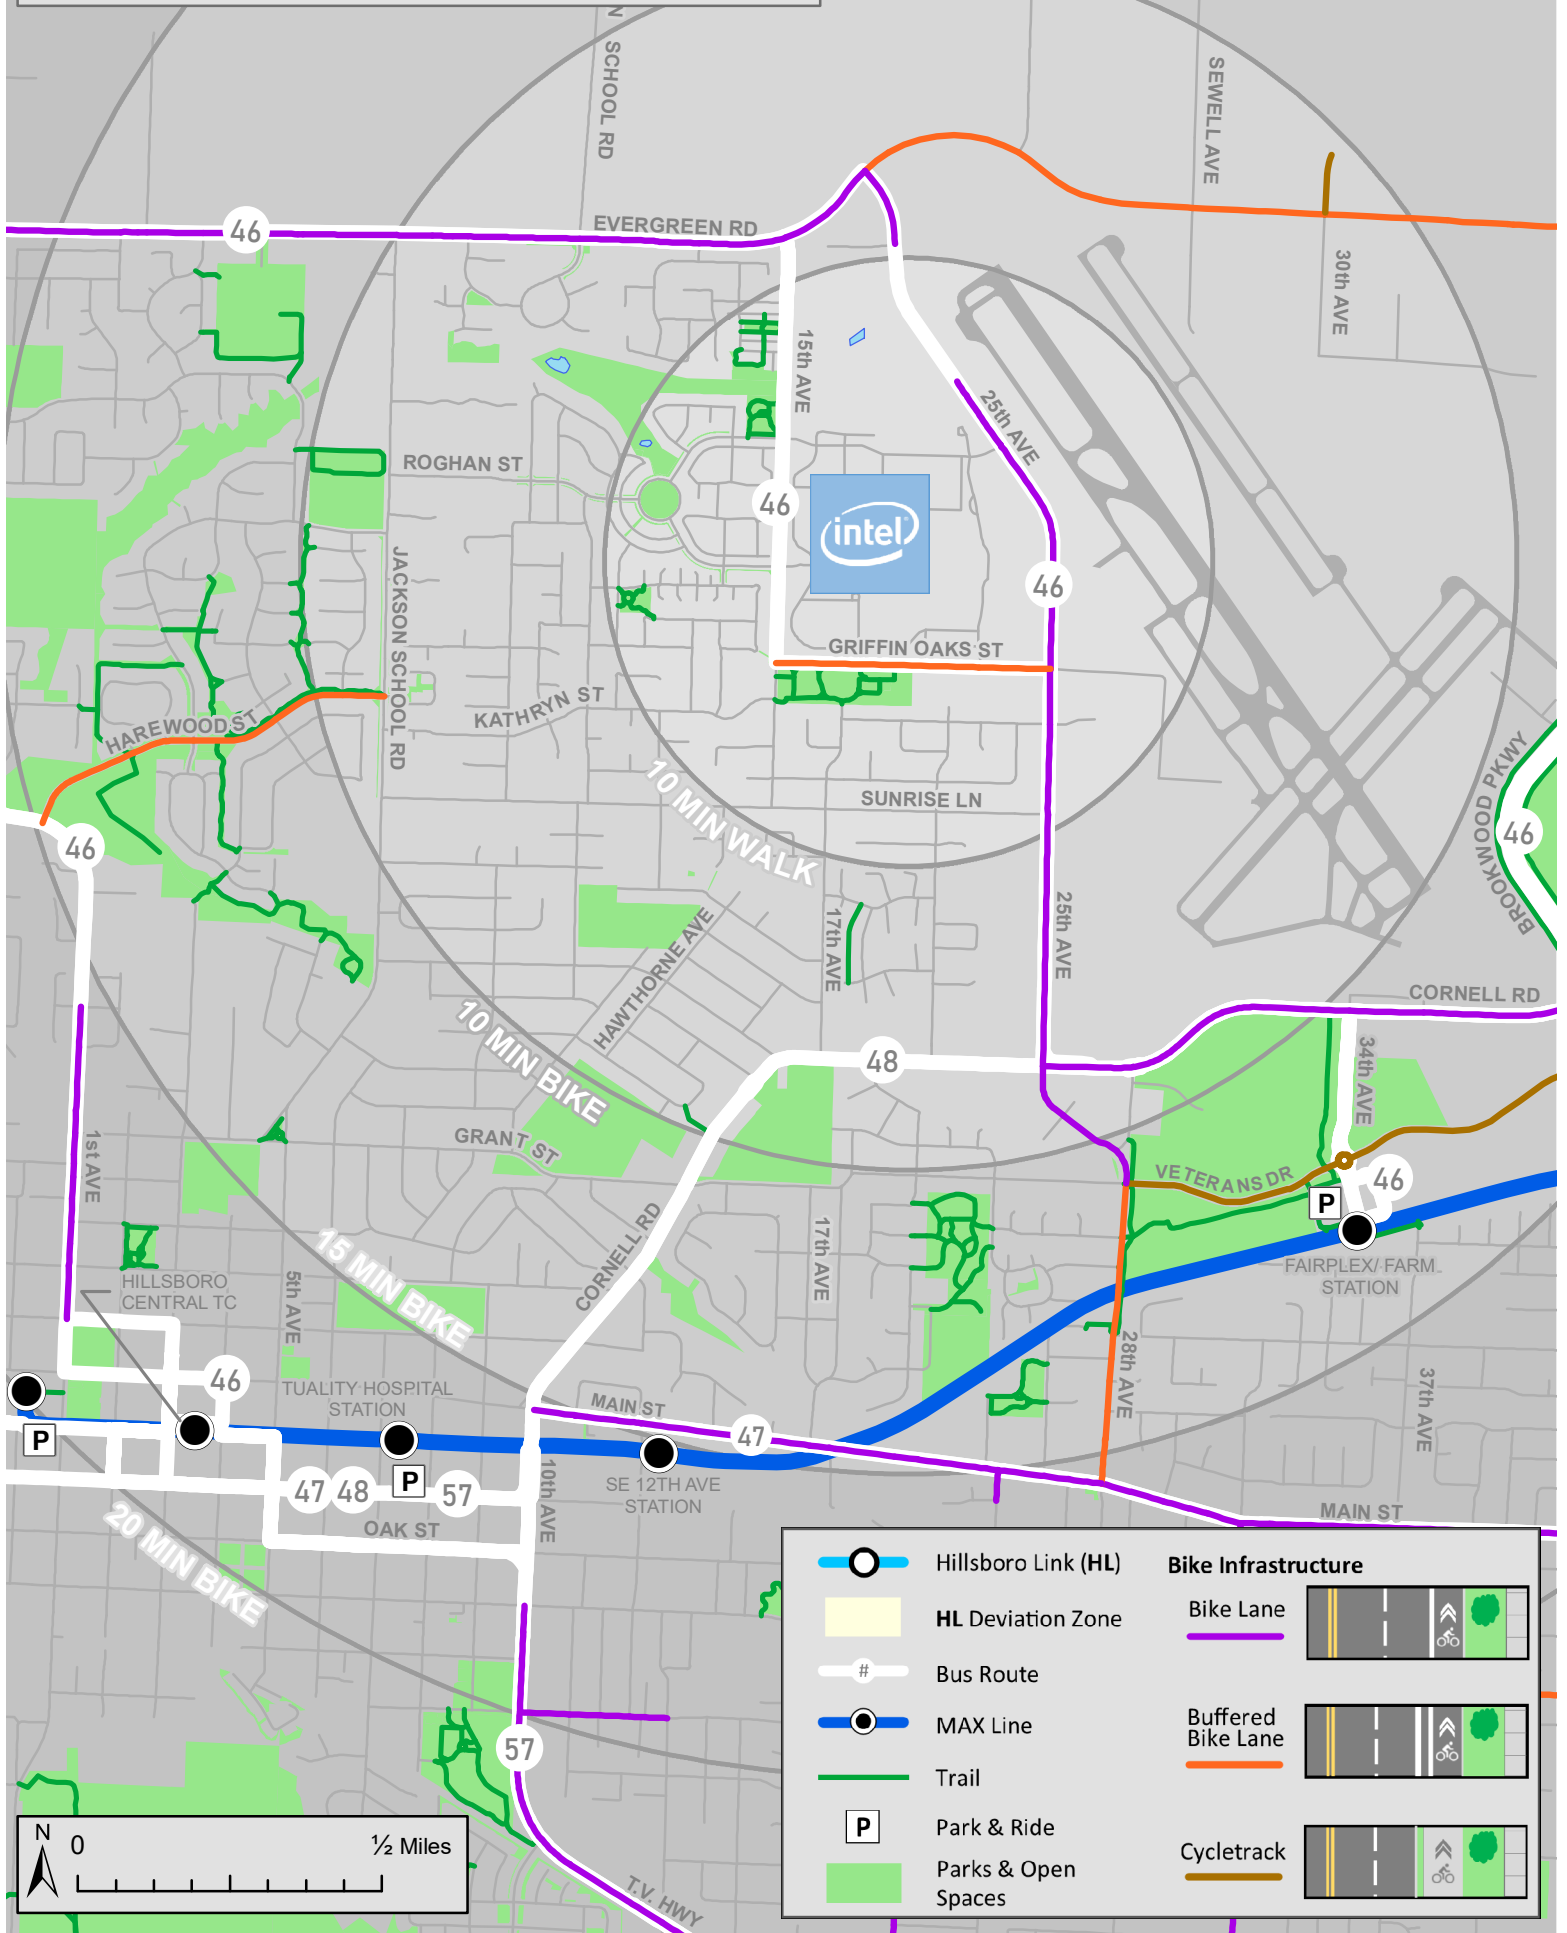

# Intel Jones Farm Green Travel Map

	Hillsboro Link (HL)	<b>Bike Infrastructure</b>
	HL Deviation Zone	<b>Bike Lane</b> 
	Bus Route	<b>Buffered Bike Lane</b> 
	MAX Line	<b>Cycletrack</b> 
	Trail	
	Park & Ride	
	Parks & Open Spaces	