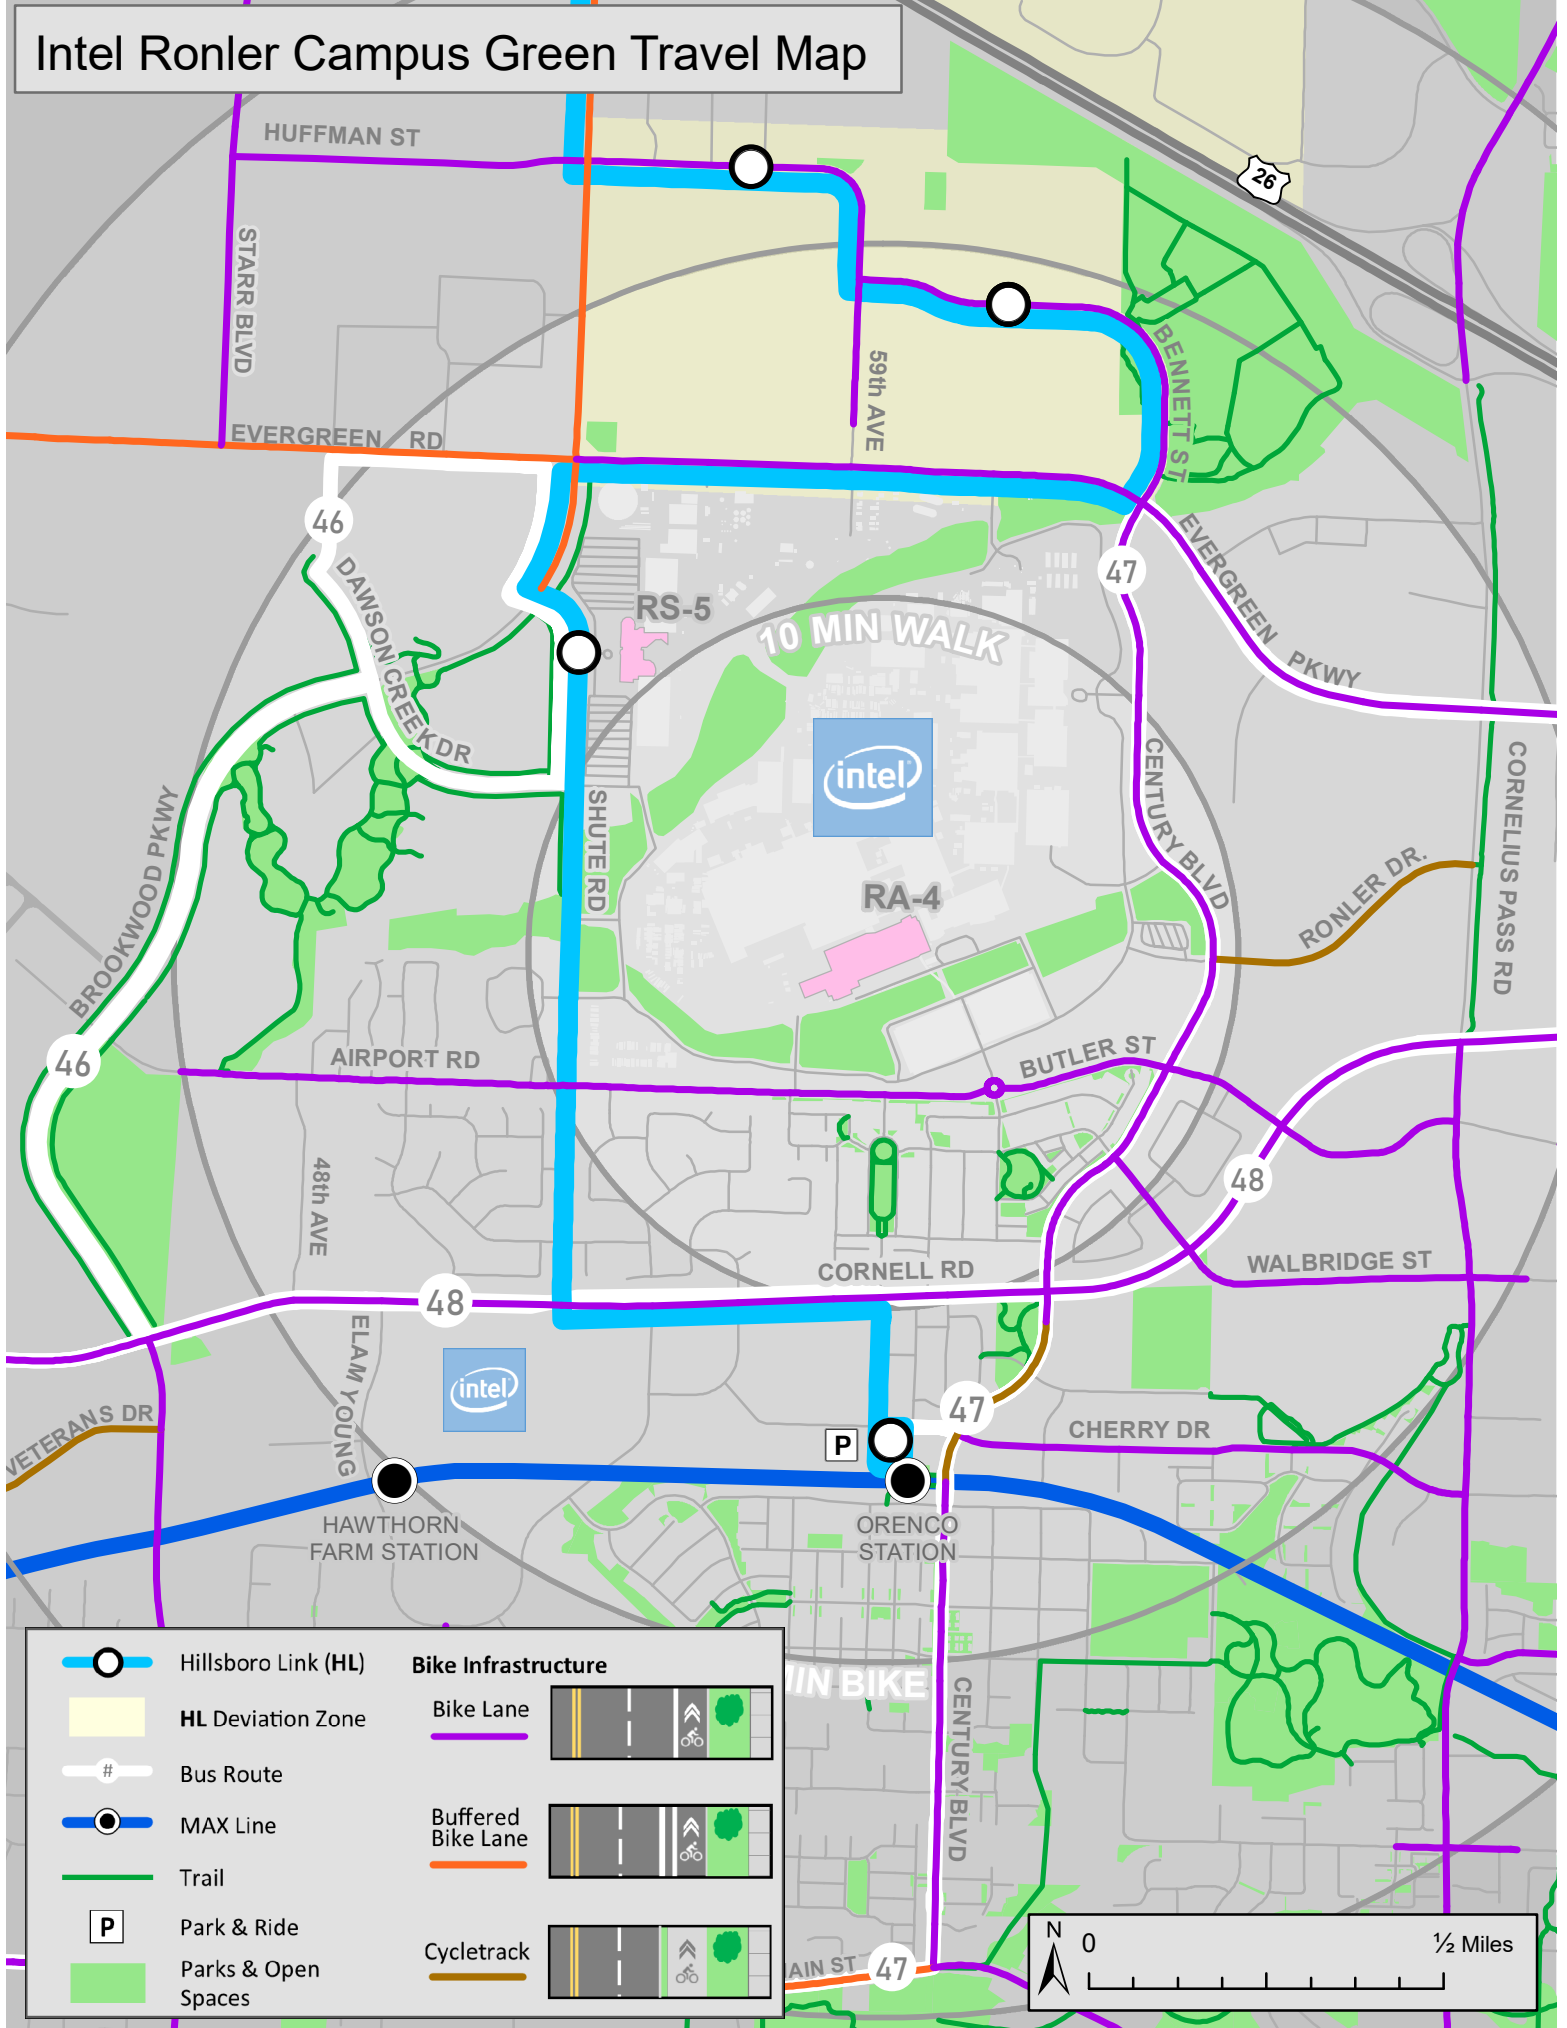

# Intel Ronler Campus Green Travel Map

	Hillsboro Link (HL)	<b>Bike Infrastructure</b>
	HL Deviation Zone	<b>Bike Lane</b>
	Bus Route	
	MAX Line	<b>Buffered Bike Lane</b>
	Trail	
	Park & Ride	<b>Cycletrack</b>
	Parks & Open Spaces	